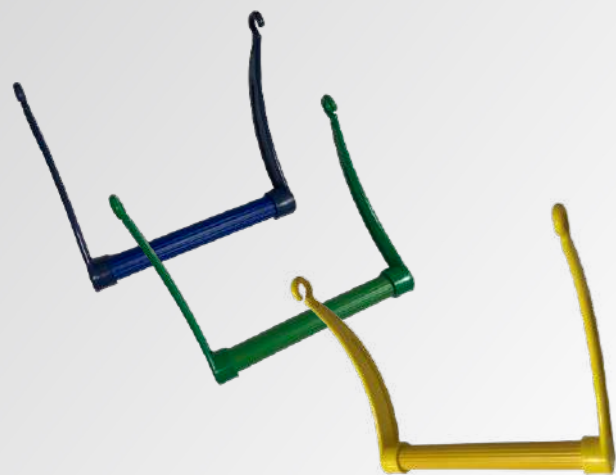

10011

BATH INTERNAL SMALL

- Bath internal small for the Bird cage, it can be placed inside the Bird cage .
- Multicolor material with dimensions 12 x 8 x 3 cm.
- Quality strong plastic product.

100pc/box

10002

TWIG

- Twig 21 cm. for the Bird cage, it can be placed inside the Bird cage .
- Multicolor material.
- Quality strong plastic product.

500pc/box

10003

STRAIGHT TWIG

- Straight Twig 20 cm. for the Bird cage, it can be placed inside the Bird cage.
- Multicolor material.
- Quality strong plastic product.

500pc/box

10006

SWING

- Swing for the Bird cage, it can be placed inside the Bird cage .
- Multicolor material.
- Quality strong plastic product.

500pc/box

10001

LONG STRAIGHT TWIG 100 CM

- Long straight twig 100 cm for the Bird cage, it can be placed inside the Bird cage .
- Multicolor material.
- Quality strong plastic product.