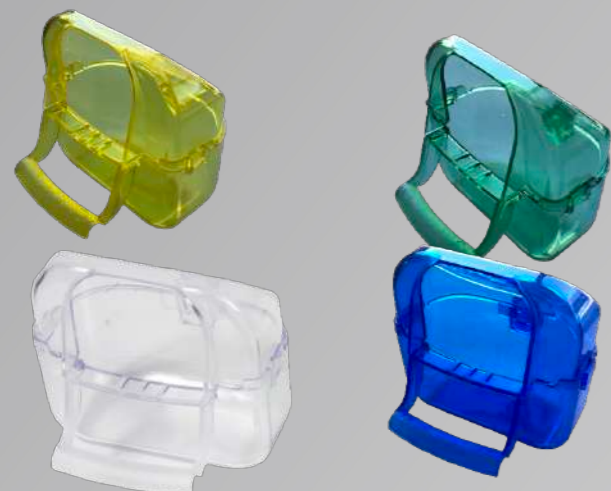

10000

FEEDER FOR CAGES

- Feeder for the Bird cage, it can be placed outside or inside the Bird cage .
- Multicolor or Transparent material.
- Quality strong plastic product.

80pc/box

10023

FEEDER WITH 2 WINDOWS

- Feeder for the Bird cage with 2 windows, it can be placed outside or inside the Bird cage
- Multicolor or Transparent material.
- Quality strong plastic product.

50pc/box

10024

FEEDER WITH 3 WINDOWS

- Feeder for the Bird cage with 3 windows, it can be placed outside or inside the Bird cage .
- Multicolor or Transparent material.
- Quality strong plastic product.

50pc/box

10016

FEEDER SMALL 10CM

- Feeder small 10 cm for the Bird cage, it can be placed inside the Bird cage .
- Multicolor material with dimensions 10,5 x 5,5 x 5 cm .
- Quality strong plastic product.

100pc/box

10017

FEEDER BIG 15CM

- Feeder big 15 cm for the Bird cage, it can be placed inside the Bird cage .
- Multicolor material with dimensions 15 x 6 x 5,5 cm.
- Quality strong plastic product.

50pc/box

10025

FEEDER 20CM WITH PARTITIONS

- Feeder 20cm with partitions for the Bird cage, it can be placed inside the Bird cage .
- Transparent material.
- Quality strong plastic product.

50pc/box