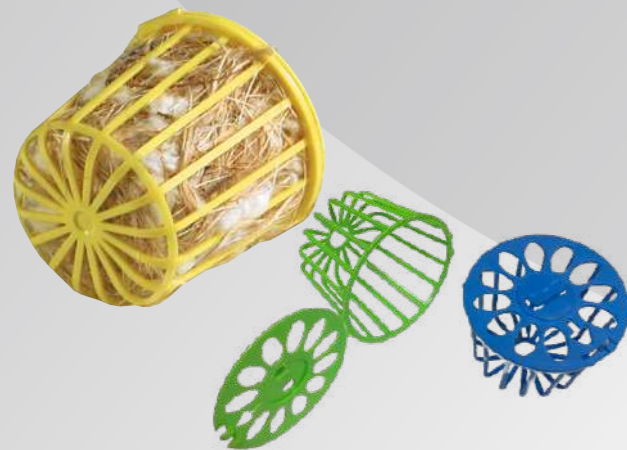

PLACE FOR NEST MATERIAL

- Place for nest material for the Bird cage, it can be placed inside the Bird cage .
- Multicolor material.
- Quality strong plastic product.

50pc/box

BOX FOR NEST MATERIAL

- Empty Papper Box as to put nest material for the Bird cage, it can be placed inside the Bird cage .
- Quality papper product with Farma Logo.

1pc/box