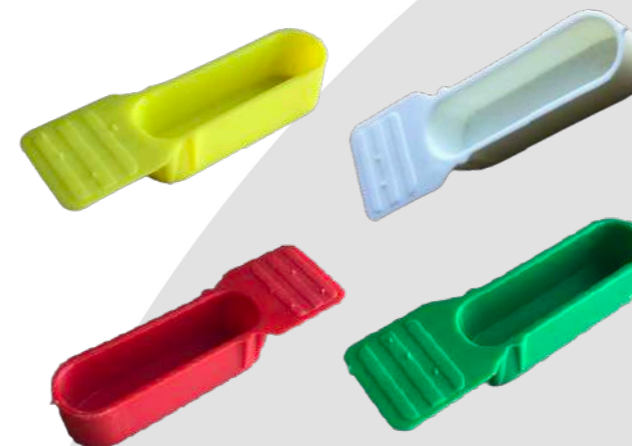

50pc/box

10014

EGG CUP SMALL

- Egg cup small for the Bird cage, it can be placed inside the Bird cage .
- Multicolor or Transparent material.
- Quality strong plastic product.

150pc/box

10010

EGG CUP WITH STEP

- Egg cup with step for the Bird cage, it can be placed inside the Bird cage .
- Multicolor or Transparent material.
- Quality strong plastic product.

150pc/box

10013

EGG CUP WITH RING

- Egg cup with ring holder for the Bird cage, it can be placed inside the Bird cage .
- Transparent material with multicolor ring.
- Quality strong plastic product.

200pc/box

10226

MINI FEEDER FOR VITAMINS

- Mini feeder for vitamins for the Bird cage, it can be placed inside the Bird cage .
- Multicolor material.
- Quality strong plastic product.

1pc/box

10028

DRINKER 400 ML