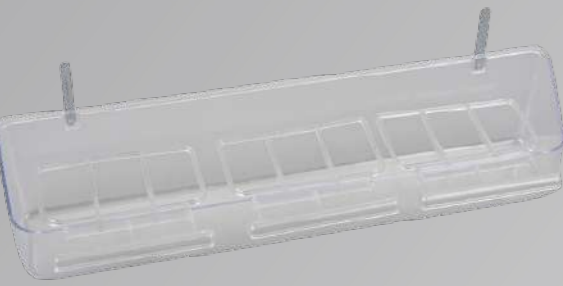

100pc/box

10017

FEEDER BIG 15CM

- Feeder big 15 cm for the Bird cage, it can be placed inside the Bird cage .
- Multicolor material with dimensions 15 x 6 x 5,5 cm.
- Quality strong plastic product.

50pc/box

10025

FEEDER 20CM WITH PARTITIONS

- Feeder 20cm with partitions for the Bird cage, it can be placed inside the Bird cage .
- Transparent material.
- Quality strong plastic product.

50pc/box

10026

FEEDER 30CM WITH PARTITIONS