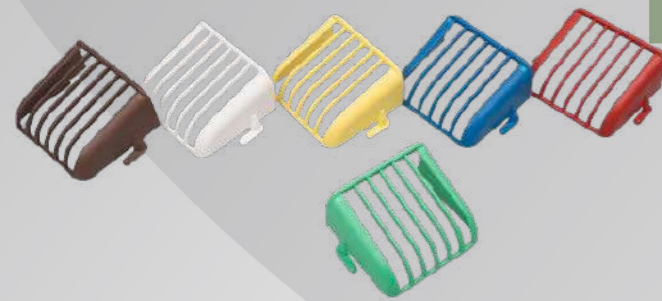

10025

FEEDER 20CM WITH PARTITIONS

- Feeder 20cm with partitions for the Bird cage, it can be placed inside the Bird cage .
- Transparent material.
- Quality strong plastic product.

50pc/box

10026

FEEDER 30CM WITH PARTITIONS

- Feeder 30cm with partitions for the Bird cage, it can be placed inside the Bird cage .
- Transparent material.
- Quality strong plastic product.

50pc/box

10027

FEEDER FOR FRUITS OR NEST MATERIAL

- Feeder for Fruits or Nest Material for the Bird cage, it can be placed inside the Bird cage .
- Multicolor material.
- Quality strong plastic product.