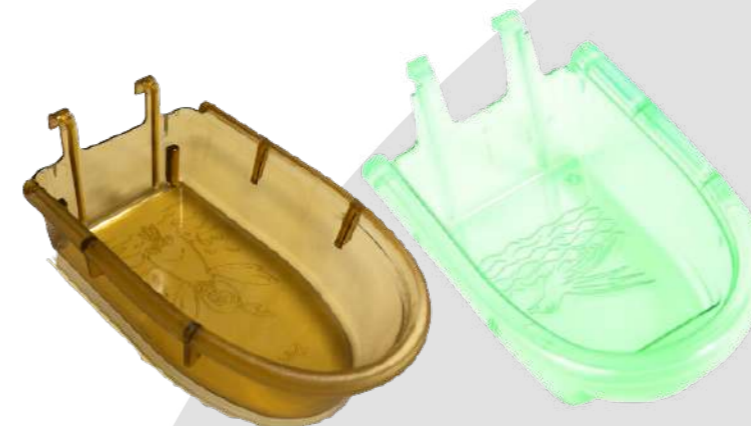

- Empty Papper Box as to put nest material for the Bird cage, it can be placed inside the Bird cage .
- Quality papper product with Farma Logo.

1pc/box

10031

EXTERNAL BATH

- External Bath for the Bird cage, it can be placed outside the Bird cage .
- Multicolor material with dimensions 13 x 12 x 18 cm.
- Quality strong plastic product.

30pc/box

10012

BATH INTERNAL BIG

- Bath internal big for the Bird cage, it can be placed inside the Bird cage .
- Multicolor material with dimensions 13 x 9 x 4 cm.
- Quality strong plastic product.

100pc/box

10011

BATH INTERNAL SMALL

- Bath internal small for the Bird cage, it can be placed inside the Bird cage .
- Multicolor material with dimensions 12 x 8 x 3 cm.
- Quality strong plastic product.

100pc/box